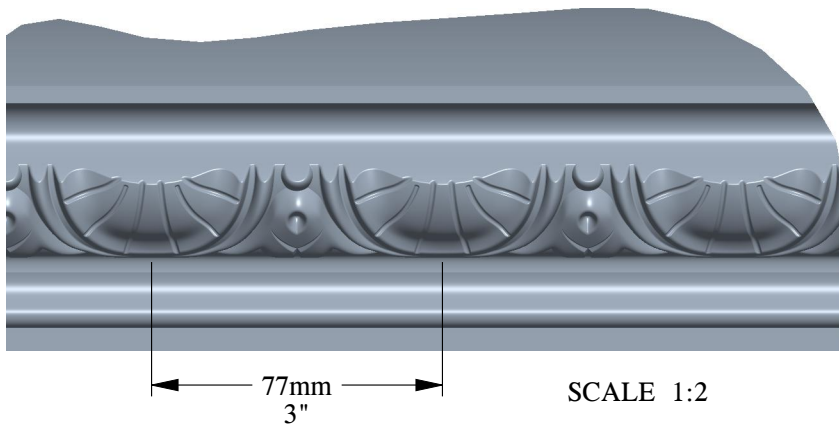

SCALE 1:2

SCALE 1:2

**ORAC<sup>®</sup>**  
DECOR

Biekorfstraat 32  
8400 Oostende - Belgium  
Tel +32 (0)59 80 32 52  
www.oracdecor.com  
info@oracdecor.com

Part name: C301

Designed by: ORAC

Designed on: 10-Dec-2004

Unless otherwise specified: all dimensions are in millimeters and inches, scale 1:1, length 2 meters

All information in this document is Orac's exclusive property. It may in no case be reproduced, even partly, be communicated to a third party or used for any possible purpose without ORAC's express written permission. Further legal information can be found at <https://www.oracdecor.com/en/general-sales-conditions>