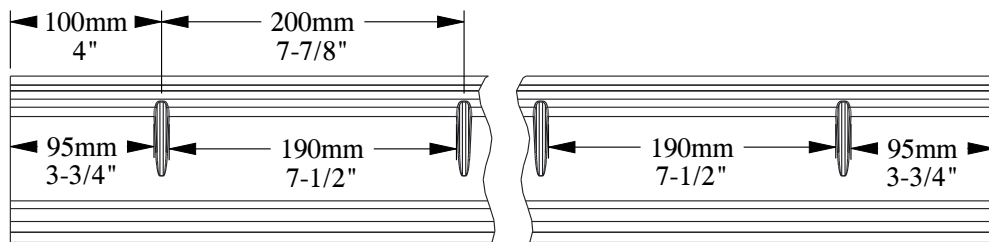

SCALE 1:2

SCALE 1:5

ORAC[®]
DECOR

Biekorfstraat 32
8400 Oostende - Belgium
Tel +32 (0)59 80 32 52
www.oracdecor.com
info@oracdecor.com

Part name: C357

Designed by: Jacques Vergracht

Designed on: 19-Nov-2004

Unless otherwise specified: all dimensions are in millimeters and inches, scale 1:1, length 2 meters

All information in this document is Orac's exclusive property. It may in no case be reproduced, even partly, be communicated to a third party or used for any possible purpose without ORAC's express written permission. Further legal information can be found at <https://www.oracdecor.com/en/general-sales-conditions>