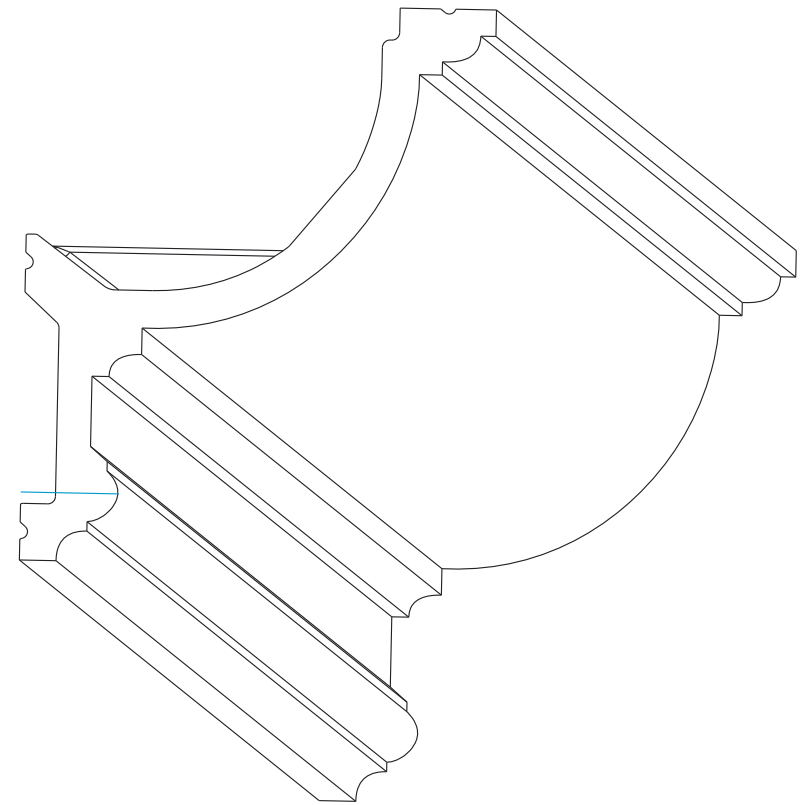

SCALE 1:2

SCALE 33:100

SCALE 1:2

ORAC[®]
DECOR

Biekorfstraat 32
8400 Oostende - Belgium
Tel +32 (0)59 80 32 52
www.oracdecor.com
info@oracdecor.com

Part name: C901

Designed by: ORAC

Designed on: 29-Jul-1998

Unless otherwise specified: all dimensions are in millimeters and inches, scale 1:1, length 2 meters

All information in this document is Orac's exclusive property. It may in no case be reproduced, even partly, be communicated to a third party or used for any possible purpose without ORAC's express written permission. Further legal information can be found at <https://www.oracdecor.com/en/general-sales-conditions>