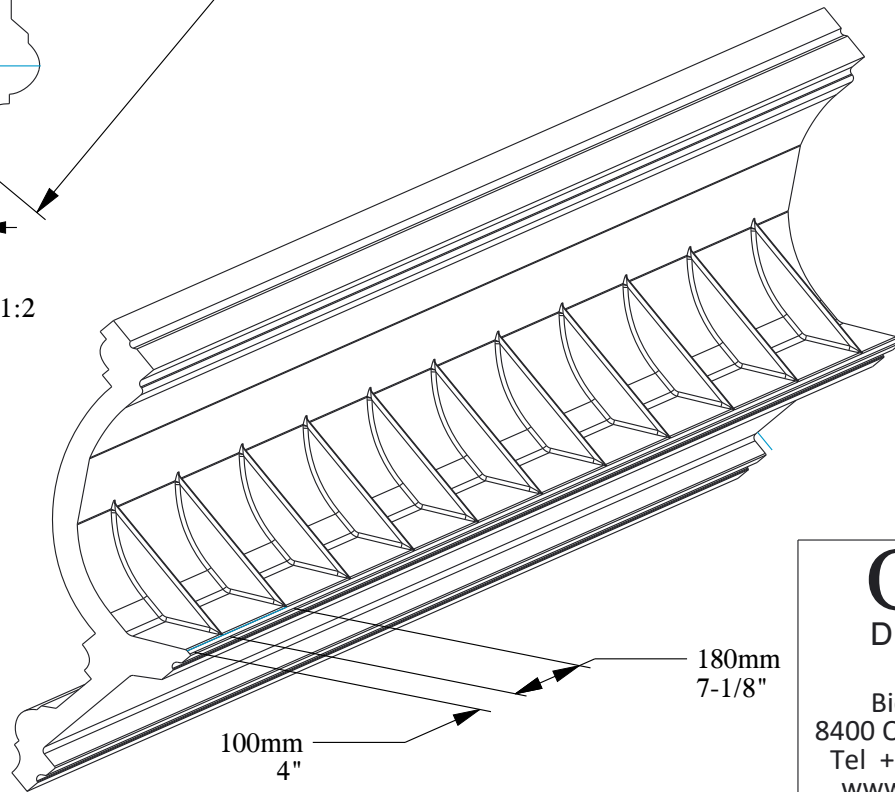

SCALE 1:2

SCALE 33:100

SCALE 1:2

ORAC[®]
DECOR

Biekorfstraat 32
8400 Oostende - Belgium
Tel +32 (0)59 80 32 52
www.oracdecor.com
info@oracdecor.com

Part name: C901

Designed by: ORAC

Designed on: 29-Jul-1998

Unless otherwise specified: all dimensions are in millimeters and inches, scale 1:1, length 2 meters

All information in this document is Orac's exclusive property. It may in no case be reproduced, even partly, be communicated to a third party or used for any possible purpose without ORAC's express written permission. Further legal information can be found at <https://www.oracdecor.com/en/general-sales-conditions>