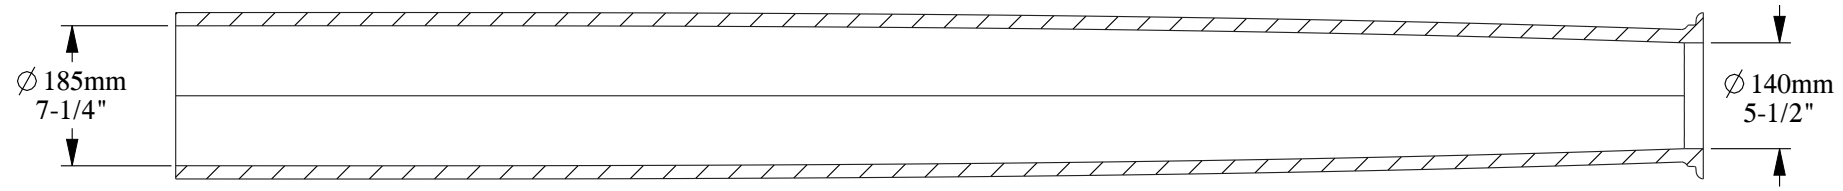

SCALE 1:10

SECTION A-A

SCALE 1:20

ORAC[®]
DECOR

Biekorfstraat 32
8400 Oostende - Belgium
Tel +32 (0)59 80 32 52
www.oracdecor.com
info@oracdecor.com

Part name: K1102
Designed by: ORAC
Designed on: 01-Jan-1994

Version: 1.0

Unless otherwise specified: all dimensions are in millimeters and inches, scale 1:1, length 2 meters

All information in this document is Orac's exclusive property. It may in no case be reproduced, even partly, be communicated to a third party or used for any possible purpose without ORAC's express written permission. Further legal information can be found at <https://www.oracdecor.com/en/general-sales-conditions>