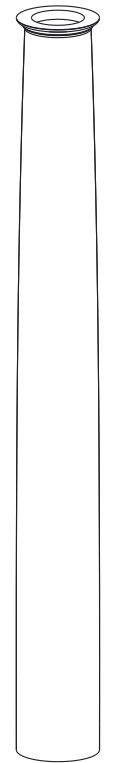

SCALE 1:10

SECTION A-A

SCALE 1:20

ORAC[®]
DECOR

Biekorfstraat 32
8400 Oostende - Belgium
Tel +32 (0)59 80 32 52
www.oracdecor.com
info@oracdecor.com

Part name: K1102
Designed by: ORAC
Designed on: 01-Jan-1994

Version: 1.0

Unless otherwise specified: all dimensions are in millimeters and inches, scale 1:1, length 2 meters

All information in this document is Orac's exclusive property. It may in no case be reproduced, even partly, be communicated to a third party or used for any possible purpose without ORAC's express written permission. Further legal information can be found at <https://www.oracdecor.com/en/general-sales-conditions>