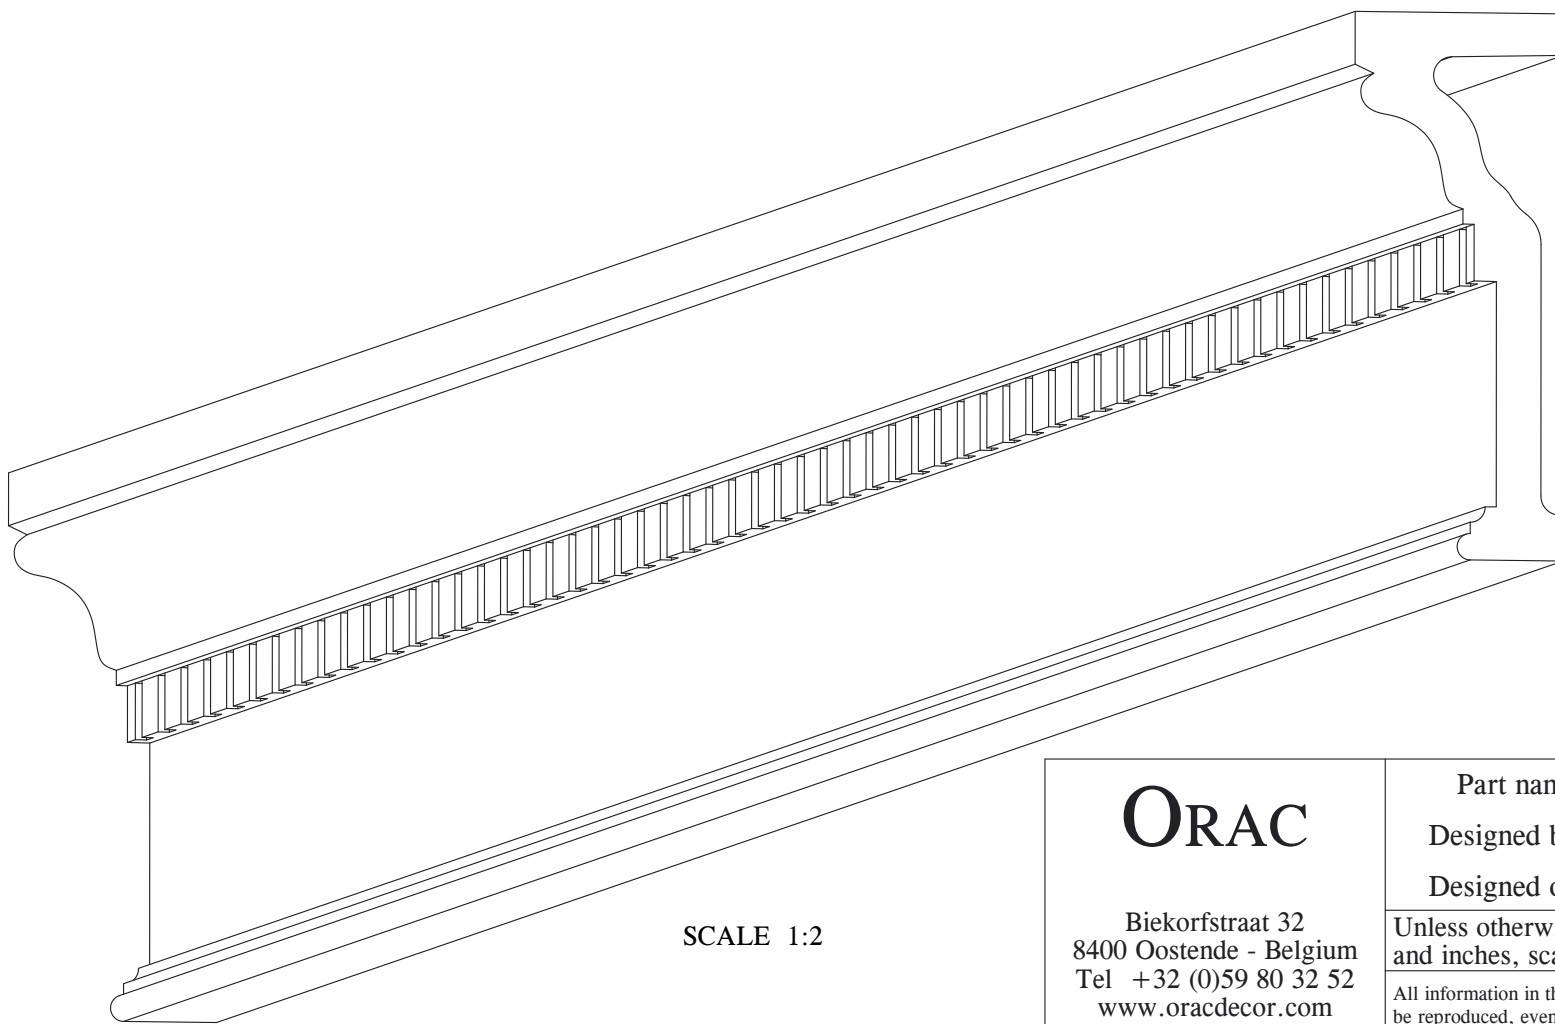

SCALE 1:5

SCALE 1:2

ORAC

Biekorfstraat 32
 8400 Oostende - Belgium
 Tel +32 (0)59 80 32 52
www.oracdecor.com
info@oracdecor.com

Part name: P4010

Designed by: ORAC

Designed on: 01-Sept-2024

Version: 1.0

Unless otherwise specified: all dimensions are in millimeters and inches, scale 1:1, length 2 meters

All information in this document is Orac's exclusive property. It may in no case be reproduced, even partly, be communicated to a third party or used for any possible purpose without ORAC's express written permission. Further legal information can be found at <https://www.oracdecor.com/en/general-sales-conditions>