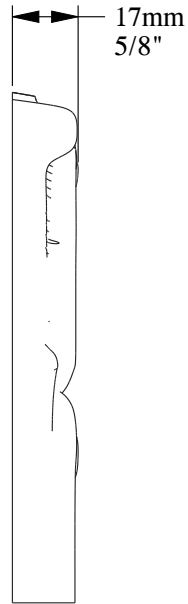

SCALE 1:2

SCALE 1:2

**ORAC**<sup>®</sup>  
DECOR

Biekorfstraat 32  
8400 Oostende - Belgium  
Tel +32 (0)59 80 32 52  
www.oracdecor.com  
info@oracdecor.com

Part name: P8030-D

Designed by: ORAC

Designed on: 08-Nov-2017

Unless otherwise specified: all dimensions are in millimeters and inches, scale 1:1, length 2 meters

All information in this document is Orac's exclusive property. It may in no case be reproduced, even partly, be communicated to a third party or used for any possible purpose without ORAC's express written permission. Further legal information can be found at <https://www.oracdecor.com/en/general-sales-conditions>