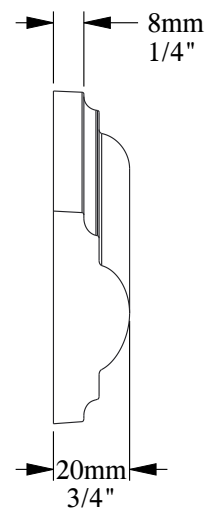

SCALE 1:2

SCALE 1:2

ORAC[®]
DECOR

Biekorfstraat 32
8400 Oostende - Belgium
Tel +32 (0)59 80 32 52
www.oracdecor.com
info@oracdecor.com

Part name: PX120A

Designed by: ORAC

Designed on: 29-Jul-2000

Unless otherwise specified: all dimensions are in millimeters and inches, scale 1:1, length 2 meters