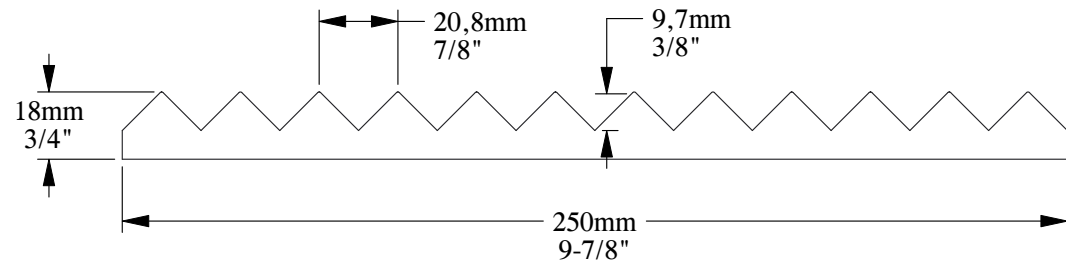

SCALE 1:2

SCALE 1:2

Installation area: 0,65m²
 Product length: 2600mm

| | | |
|--|--|--------------|
| <h1>ORAC</h1> <p>Biekorfstraat 32 8400 Oostende - Belgium Tel +32 (0)59 80 32 52 www.oracdecor.com info@oracdecor.com</p> | Part name: W108-2600 Designed by: ORAC Designed on: 04-May-2024 | Version: 1.0 |
| | <p>Unless otherwise specified: all dimensions are in millimeters and inches, scale 1:1, length 2 meters</p> <p>All information in this document is Orac's exclusive property. It may in no case be reproduced, even partly, be communicated to a third party or used for any possible purpose without ORAC's express written permission. Further legal information can be found at https://www.oracdecor.com/en/general-sales-conditions</p> | |