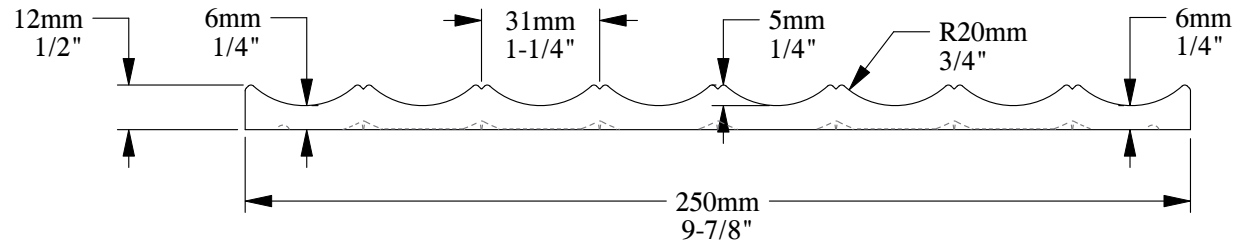

SCALE 1:2

SCALE 1:2

Installation area: 0,65m<sup>2</sup>  
 Product length: 2600mm

**ORAC**

Biekorfstraat 32  
 8400 Oostende - Belgium  
 Tel +32 (0)59 80 32 52  
 www.oracdecor.com  
 info@oracdecor.com

Part name: W109-2600

Designed by: ORAC

Designed on: 04-May-2024

Unless otherwise specified: all dimensions are in millimeters and inches, scale 1:1, length 2 meters

All information in this document is Orac's exclusive property. It may in no case be reproduced, even partly, be communicated to a third party or used for any possible purpose without ORAC's express written permission. Further legal information can be found at <https://www.oracdecor.com/en/general-sales-conditions>