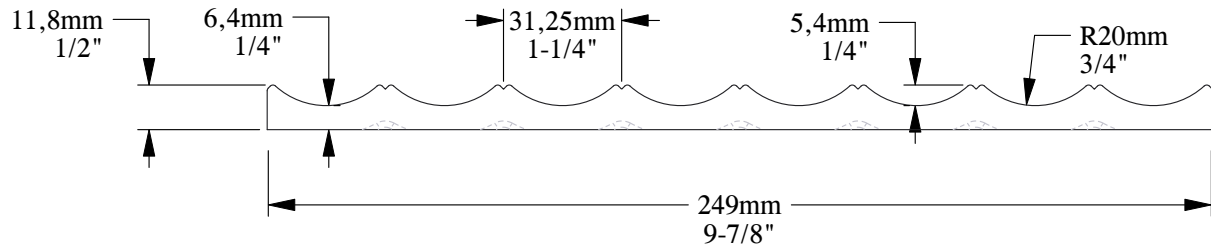

SCALE 1:2

SCALE 1:2

Installation area: 0,5m²

ORAC[®]
DECOR

Biekorfstraat 32
8400 Oostende - Belgium
Tel +32 (0)59 80 32 52
www.oracdecor.com
info@oracdecor.com

Part name: W109

Designed by: ORAC

Designed on: 04-Jan-2019

Unless otherwise specified: all dimensions are in millimeters and inches, scale 1:1, length 2 meters

All information in this document is Orac's exclusive property. It may in no case be reproduced, even partly, be communicated to a third party or used for any possible purpose without ORAC's express written permission. Further legal information can be found at <https://www.oracdecor.com/en/general-sales-conditions>