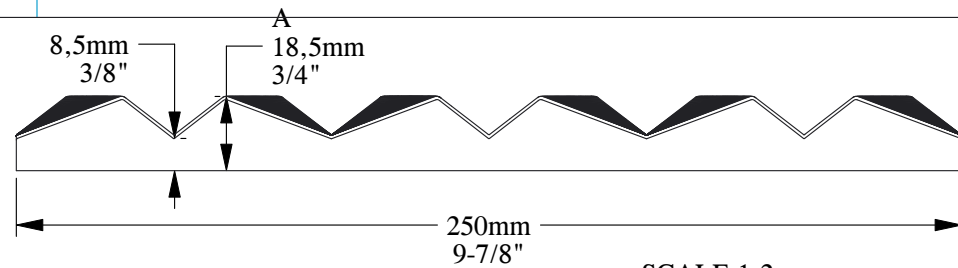

SCALE 1:2

SCALE 1:2

SCALE 1:2

ORAC[®]
DECOR

Biekorfstraat 32
8400 Oostende - Belgium
Tel +32 (0)59 80 32 52
www.oracdecor.com
inforacdecor.com

Part name: W112

Designed by: ORAC

Designed on: 20-Jul-2020

Version:

Unless otherwise specified: all dimensions are in millimeters and inches, scale 1:1, length 2 meters

All information in this document is Orac's exclusive property. It may in no case be reproduced, even partly, be communicated to a third party or used for any possible purpose without ORAC's express written permission. Further legal information can be found at <https://www.oracdecor.com/en/general-sales-conditions>