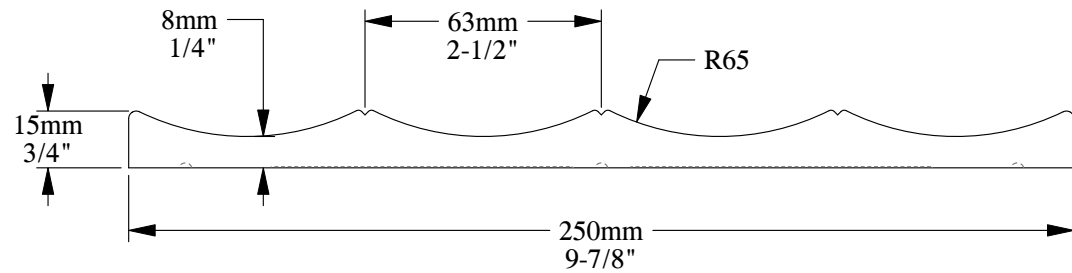

SCALE 1:2

SCALE 1:2

Installation area: 0,65m²
 Product length: 2600mm

ORAC

Biekorfstraat 32
 8400 Oostende - Belgium
 Tel +32 (0)59 80 32 52
 www.oracdecor.com
 info@oracdecor.com

Part name: W114-2600

Designed by: ORAC

Designed on: 04-May-2024

Version: 1.0

Unless otherwise specified: all dimensions are in millimeters and inches, scale 1:1, length 2 meters

All information in this document is Orac's exclusive property. It may in no case be reproduced, even partly, be communicated to a third party or used for any possible purpose without ORAC's express written permission. Further legal information can be found at <https://www.oracdecor.com/en/general-sales-conditions>