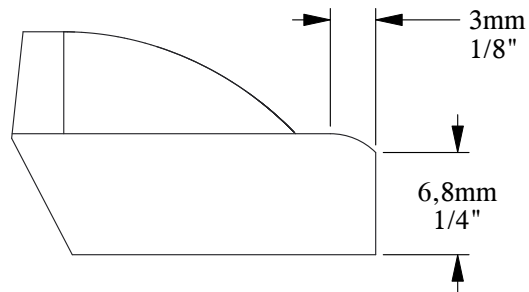

SCALE 1:5

A(2:1)

31,25mm
1-1/4"

SCALE 1:5

SCALE 1:5

ORAC[®]
DECOR

Biekorfstraat 32
8400 Oostende - Belgium
Tel +32 (0)59 80 32 52
www.oracdecor.com
info@oracdecor.com

Part name: W214

Designed by: ORAC

Designed on: 13-Sept-2023

Unless otherwise specified: all dimensions are in millimeters and inches, scale 1:1, length 2 meters

All information in this document is Orac's exclusive property. It may in no case be reproduced, even partly, be communicated to a third party or used for any possible purpose without ORAC's express written permission. Further legal information can be found at <https://www.oracdecor.com/en/general-sales-conditions>