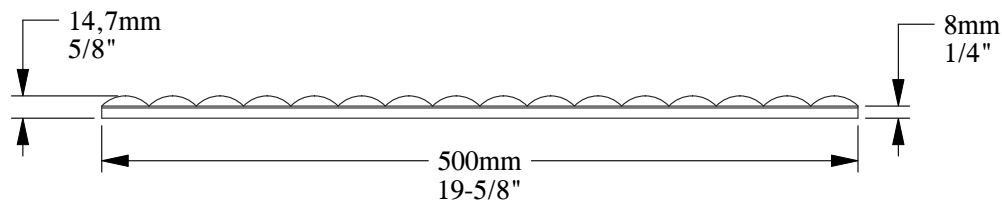

SCALE 1:5

SCALE 1:5

ORAC[®]
DECOR

Biekorfstraat 32
8400 Oostende - Belgium
Tel +32 (0)59 80 32 52
www.oracdecor.com
info@oracdecor.com

Part name: W215

Designed by: ORAC

Designed on: 13-Sept-2023

Version: 1.0

Unless otherwise specified: all dimensions are in millimeters and inches, scale 1:1, length 2 meters

All information in this document is Orac's exclusive property. It may in no case be reproduced, even partly, be communicated to a third party or used for any possible purpose without ORAC's express written permission. Further legal information can be found at <https://www.oracdecor.com/en/general-sales-conditions>