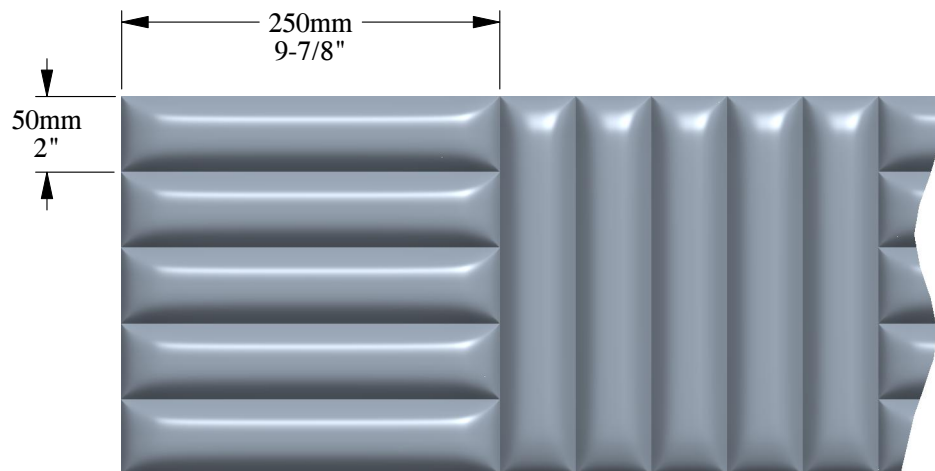

SCALE 1:2

SCALE 1:10

SCALE 1:5

Installation area: 0,5m²

ORAC[®]
DECOR

Biekorfstraat 32
8400 Oostende - Belgium
Tel +32 (0)59 80 32 52
www.oracdecor.com
info@oracdecor.com

Part name: W218

Designed by: ORAC

Designed on: 02-Oct-2023

Unless otherwise specified: all dimensions are in millimeters and inches, scale 1:1, length 2 meters

All information in this document is Orac's exclusive property. It may in no case be reproduced, even partly, be communicated to a third party or used for any possible purpose without ORAC's express written permission. Further legal information can be found at <https://www.oracdecor.com/en/general-sales-conditions>